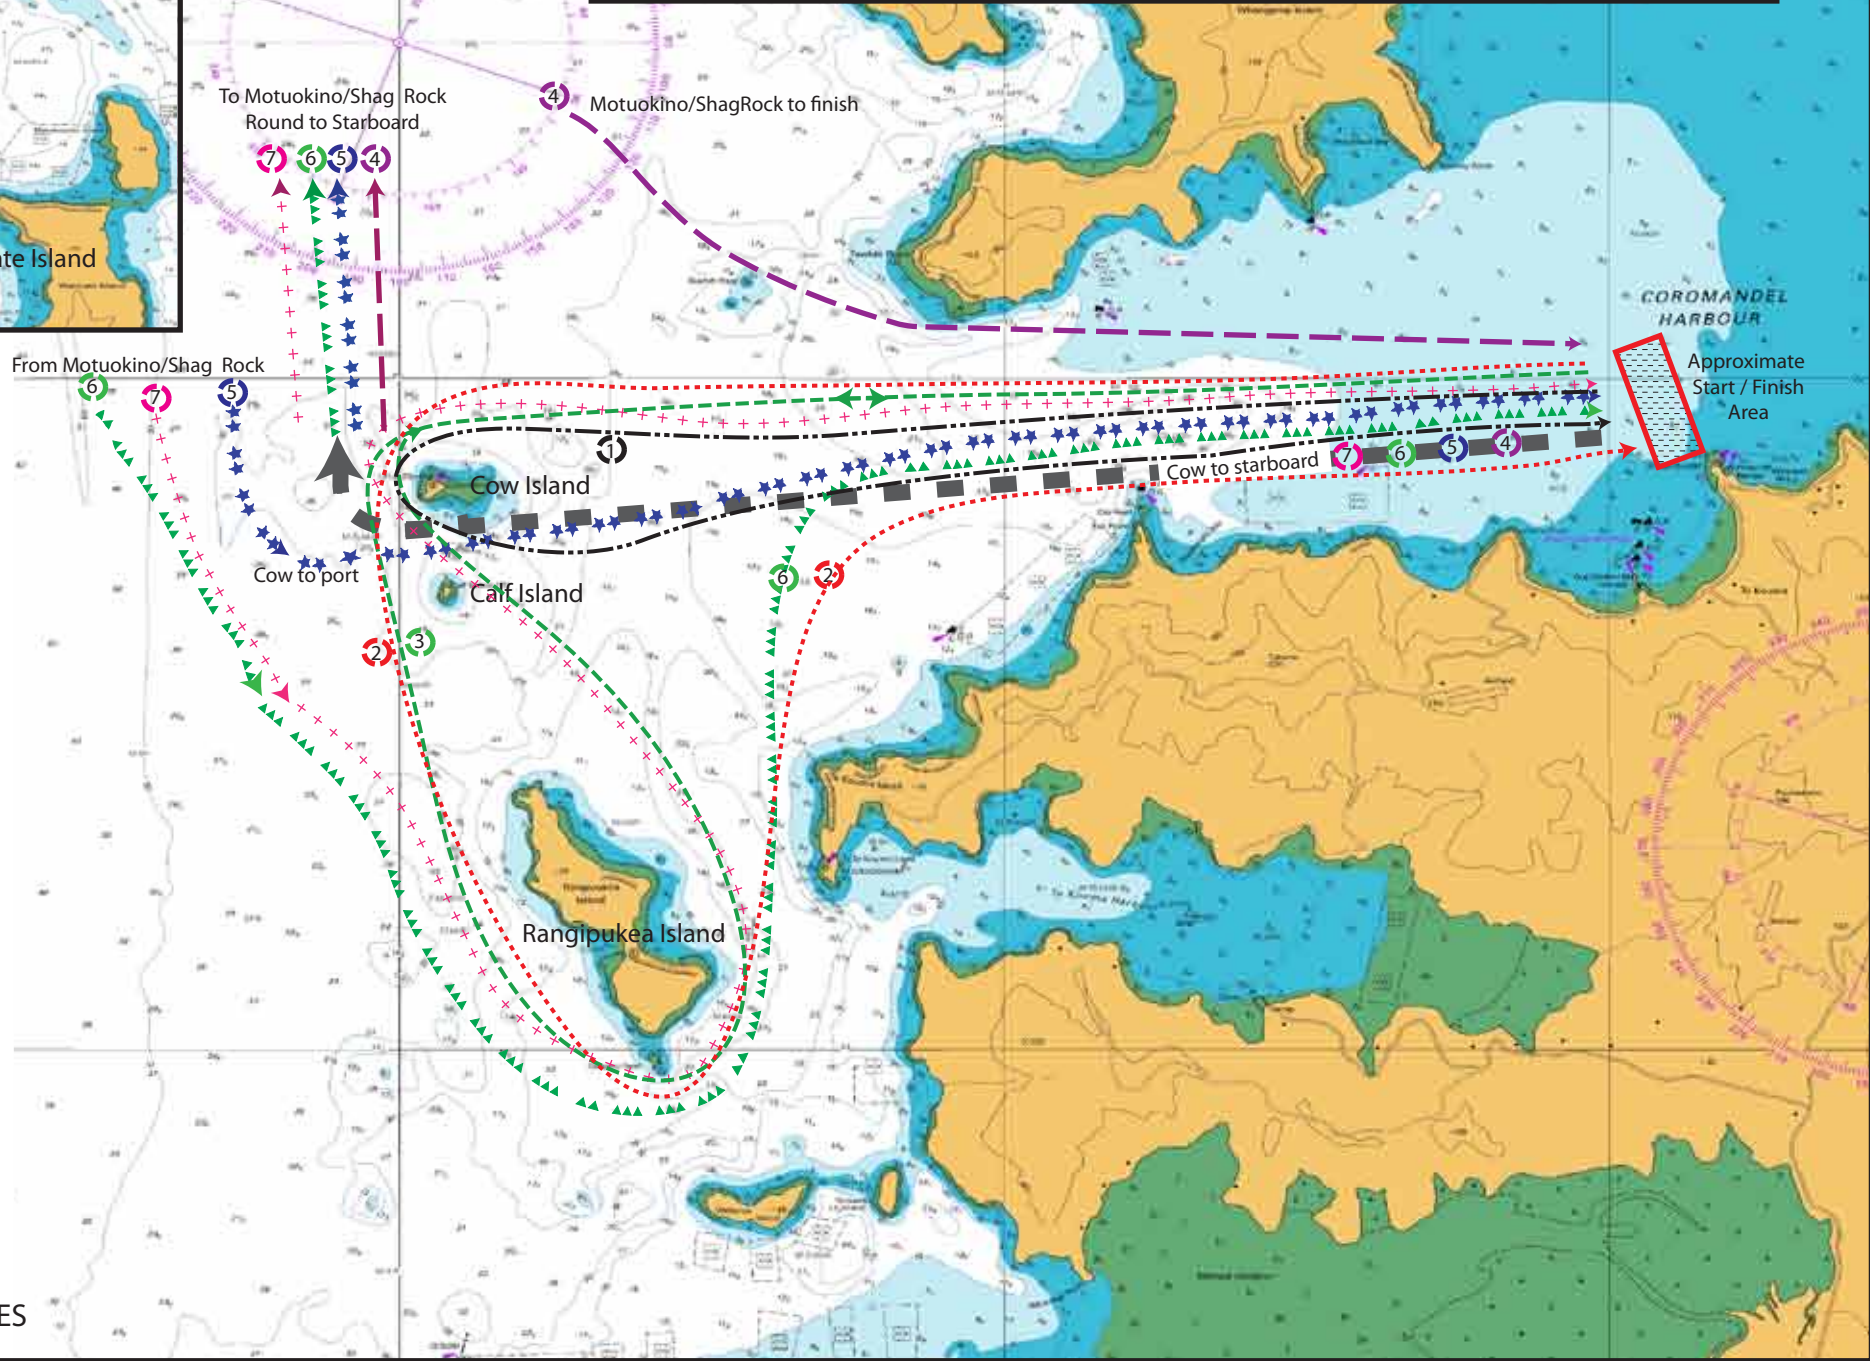

Location of Motuokino /Shag Rock

TSC Keeler Winter and Summer Series Courses

- Course 1 - - - - ->
- Course 2>
- Course 3 - - - - ->
- Course 4 - - - - ->
- Course 5 * * * * *>
- Course 6 ^ ^ ^ ^ ^>
- Course 7 + + + + +>

NOT FOR NAVIGATIONAL PURPOSES